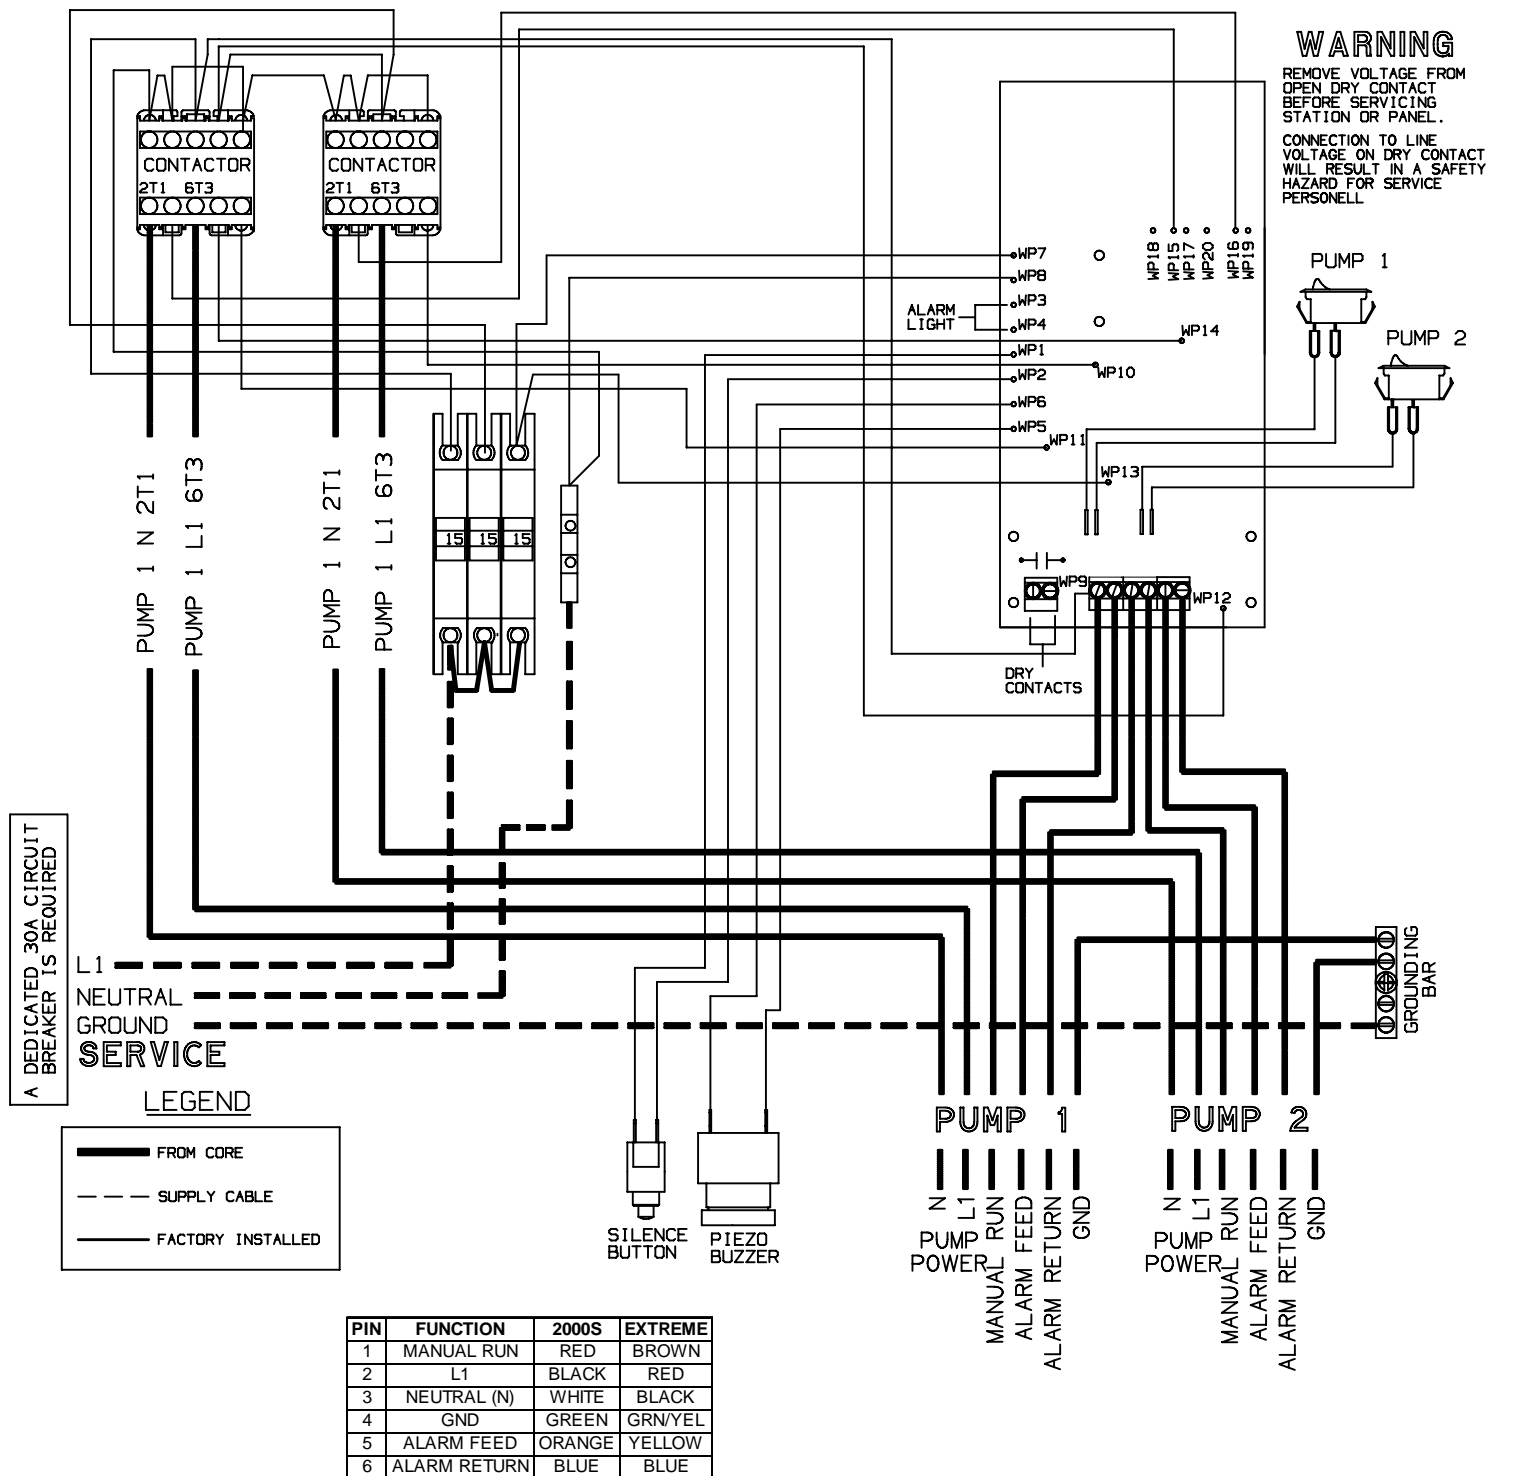

ENCLOSURE IS RATED IP65

WARNING

REMOVE VOLTAGE FROM OPEN DRY CONTACT BEFORE SERVICING STATION OR PANEL.

CONNECTION TO LINE VOLTAGE ON DRY CONTACT WILL RESULT IN A SAFETY HAZARD FOR SERVICE PERSONNEL

A DEDICATED 30A CIRCUIT BREAKER IS REQUIRED

L1
NEUTRAL
GROUND
SERVICE

LEGEND

- FROM CORE
- SUPPLY CABLE
- FACTORY INSTALLED

PIN	FUNCTION	2000S	EXTREME
1	MANUAL RUN	RED	BROWN
2	L1	BLACK	RED
3	NEUTRAL (N)	WHITE	BLACK
4	GND	GREEN	GRN/YEL
5	ALARM FEED	ORANGE	YELLOW
6	ALARM RETURN	BLUE	BLUE